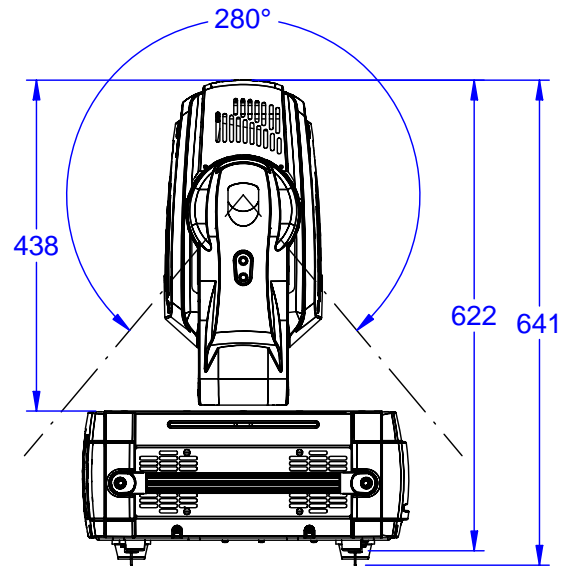

Pan movement range:530°

1:10

Tilt movement range:280°

PRODUCT: DigitalSpot 3000 DT		
TITLE: Dimensions		
DOCUMENT: All dimensions in mm.		
VERSION: 1	DATE: 10.4.2008	SHEET: 1 OF 1