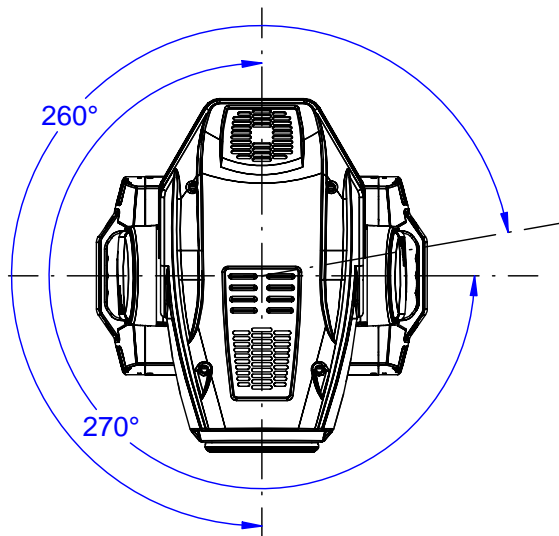

1:10

Pan movement range:530°

Tilt movement range:280°

PRODUCT: Robin 300 PlasmaSpot		
TITLE: Dimensions		
DOCUMENT: All dimenssions in mm.		
VERSION: A	DATE: 25.5.2009	SHEET: 1 OF 1