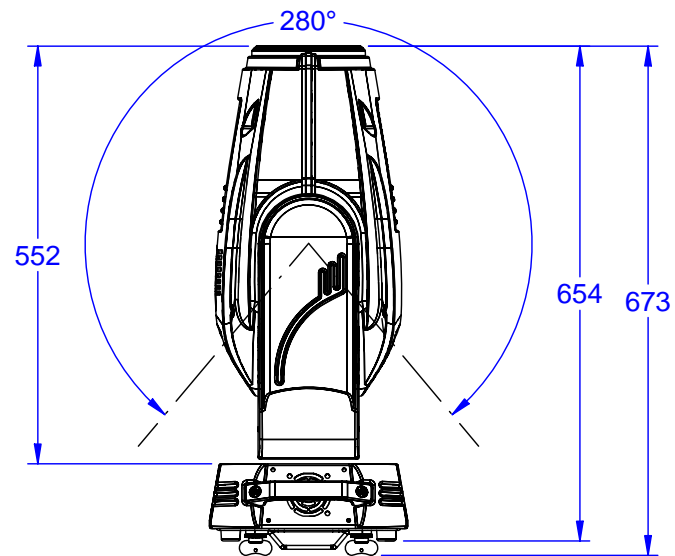

1:10

Pan movement range:530°

Tilt movement range:280°

PRODUCT: Robin 300 PlasmaSpot		
TITLE: Dimensions		
DOCUMENT: All dimenssions in mm.		
VERSION: A	DATE: 25.5.2009	SHEET: 1 OF 1