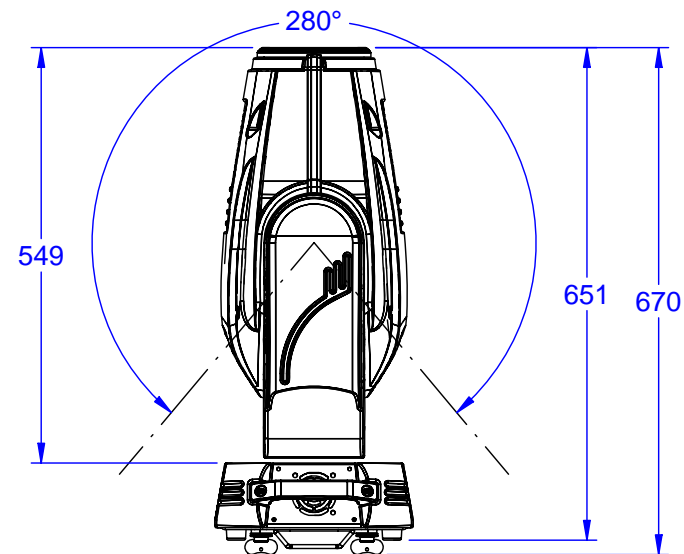

1:10

Pan movement range:530°

Tilt movement range:280°

PRODUCT: Robin 300E Spot		
TITLE: <b>Dimensions</b>		
DOCUMENT: All dimensions in mm.		
VERSION: A	DATE: 25.5.2009	SHEET: 1 OF 1