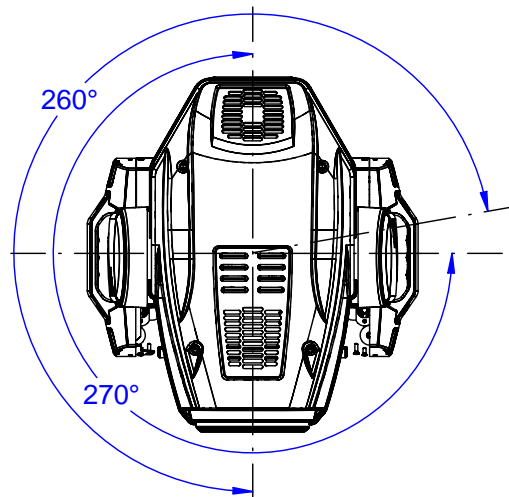

1:10

Pan movement range:530°

Tilt movement range:280°

PRODUCT: Robin 300E Spot		
TITLE: <b>Dimensions</b>		
DOCUMENT: All dimensions in mm.		
VERSION: A	DATE: 25.5.2009	SHEET: 1 OF 1