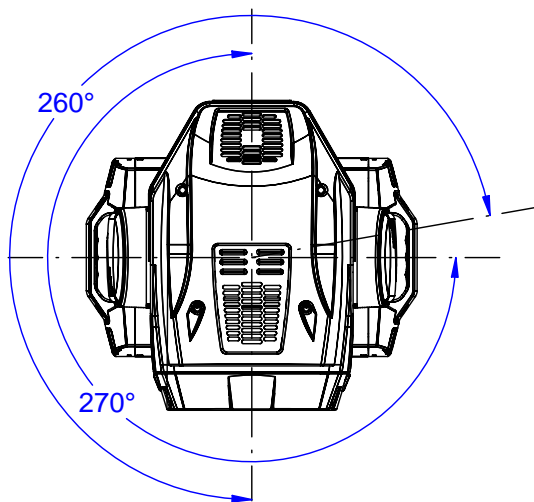

1:10

Pan movement range:530°

Tilt movement range:280°

PRODUCT: Robyn 300E Wash		
TITLE: <b>Dimensions</b>		
DOCUMENT: All dimensions in mm.		
VERSION: A	DATE: 22.5.2009	SHEET: 1 OF 1