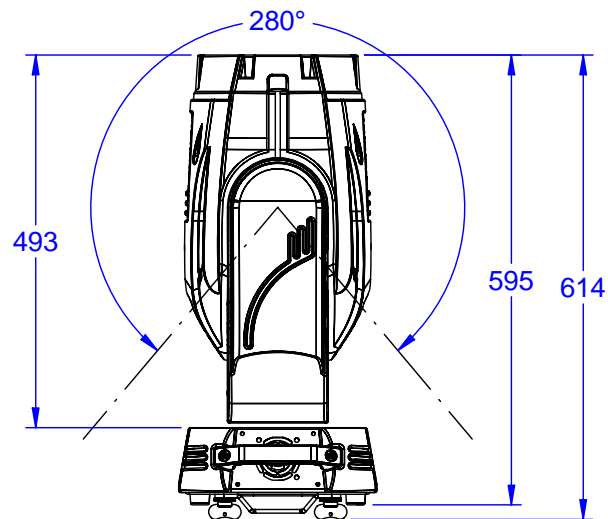

1:10

Pan movement range:530°

Tilt movement range:280°

PRODUCT: Robyn 300E Wash		
TITLE: <b>Dimensions</b>		
DOCUMENT: All dimensions in mm.		
VERSION: A	DATE: 22.5.2009	SHEET: 1 OF 1