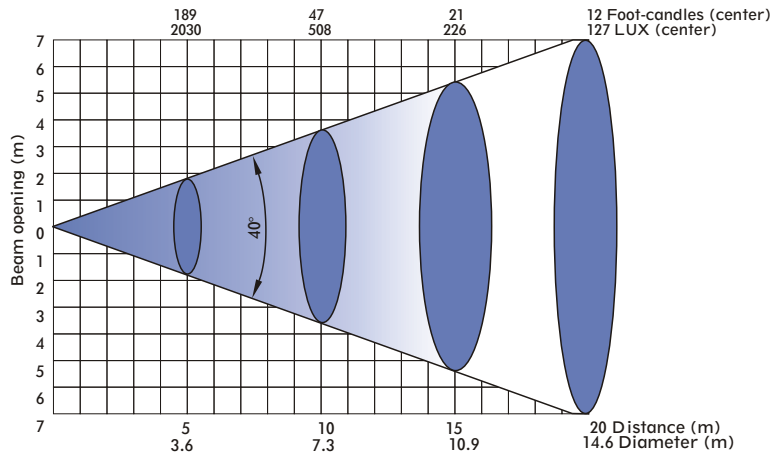

Robin 300E Wash

Photometric Diagrams

FRESNEL LENS

Lamp: MSD Gold 300/2 MiniFastFit

Beam angle 4°- Min. zoom

Distance=5m

Beam angle 40°- Max. Zoom

Distance=5m

Robin 300E Wash

Photometric Diagrams

FRESNEL LENS

Lamp: MSD Gold 300/2 MiniFastFit

Beam angle 10°- Max. Light Output

Distance=5m