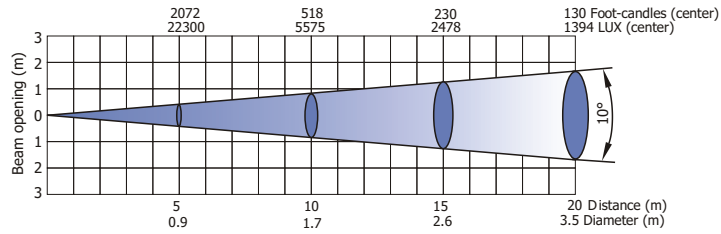

Robin 300E Wash

Photometric Diagrams

FRESNEL LENS

Lamp: MSD Gold 300/2 MiniFastFit

Beam angle 4°- Min. zoom

Distance=5m

Beam angle 40°- Max. Zoom

Distance=5m

Robin 300E Wash

Photometric Diagrams

FRESNEL LENS

Lamp: MSD Gold 300/2 MiniFastFit

Beam angle 10°- Max. Light Output

Distance=5m