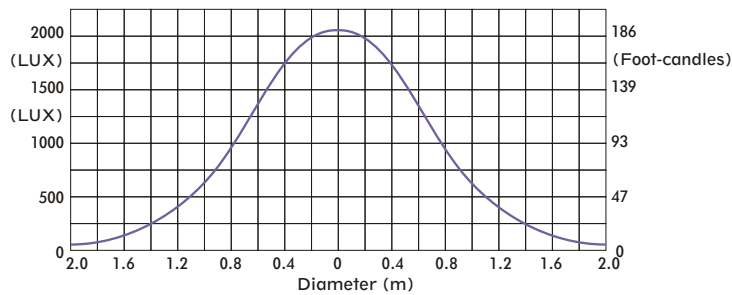

Robin 300E Wash

Photometric Diagrams

FRESNEL LENS

Lamp: MSD Gold 300/2 MiniFastFit

Beam angle 4°- Min. zoom

Distance=5m

Beam angle 40°- Max. Zoom

Distance=5m

Robin 300E Wash

Photometric Diagrams

FRESNEL LENS

Lamp: MSD Gold 300/2 MiniFastFit

Beam angle 10°- Max. Light Output

Distance=5m