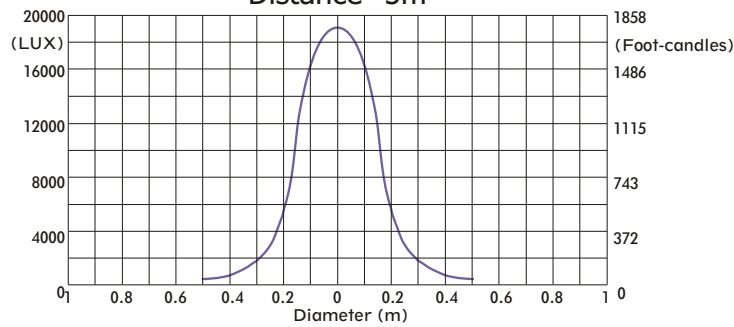

Robin 300E Wash

Photometric Diagrams

FRESNEL LENS

Lamp: MSD Gold 300/2 MiniFastFit

Beam angle 4°- Min. zoom

Distance=5m

Beam angle 40°- Max. Zoom

Distance=5m

Robin 300E Wash

Photometric Diagrams

FRESNEL LENS

Lamp: MSD Gold 300/2 MiniFastFit

Beam angle 10°- Max. Light Output

Distance=5m