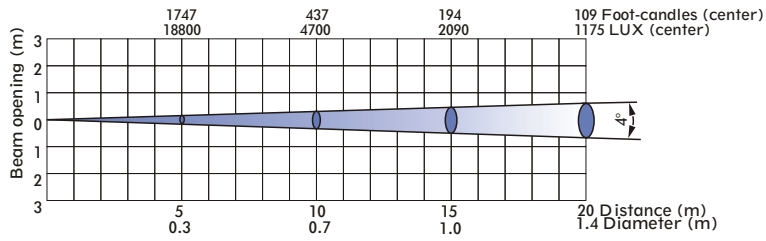

Robin 300E Wash

Photometric Diagrams

FRESNEL LENS

Lamp: MSD Gold 300/2 MiniFastFit

Beam angle 4°- Min. zoom

Distance=5m

Beam angle 40°- Max. Zoom

Distance=5m

Robin 300E Wash

Photometric Diagrams

FRESNEL LENS

Lamp: MSD Gold 300/2 MiniFastFit

Beam angle 10°- Max. Light Output

Distance=5m