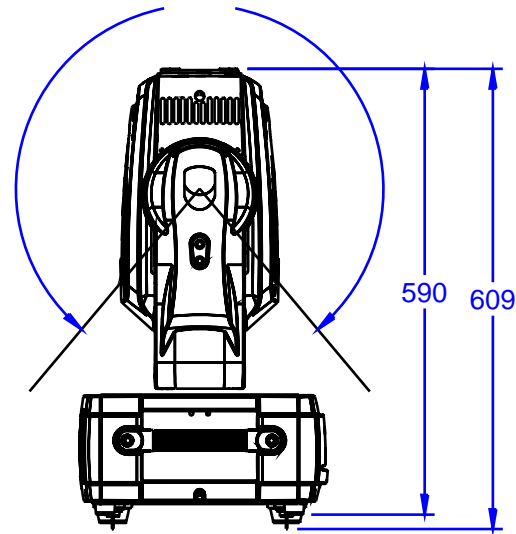

Pan movement range:530°

Tilt movement range:260°