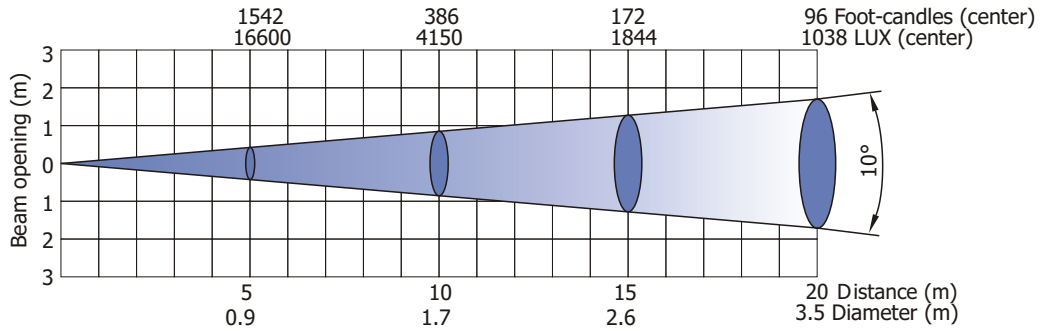

Robin 300E Spot

Photometric Diagrams

Lamp: MSD Gold 300/2 MiniFastFit

Beam angle 10° - Min. zoom

Beam angle 10° with frost

Beam angle 10° with frost, distance=5m

Robin 300E Spot

Photometric Diagrams

Lamp: MSD Gold 300/2 MiniFastFit

Beam angle 40° - Max. zoom

Beam angle 40° with frost

Beam angle 40° with frost, distance=5m