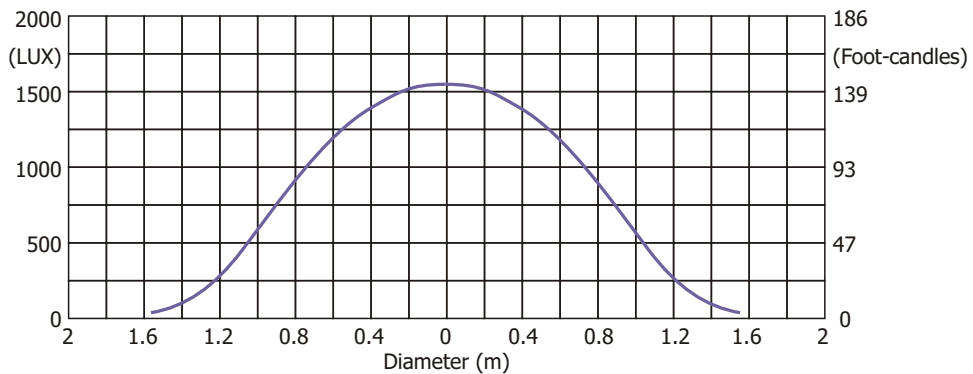

Robin 300E Spot

Photometric Diagrams

Lamp: MSD Gold 300/2 MiniFastFit

Beam angle 10° - Min. zoom

Beam angle 10° with frost

Beam angle 10° with frost, distance=5m

Robin 300E Spot

Photometric Diagrams

Lamp: MSD Gold 300/2 MiniFastFit

Beam angle 40° - Max. zoom

Beam angle 40° with frost

Beam angle 40° with frost, distance=5m