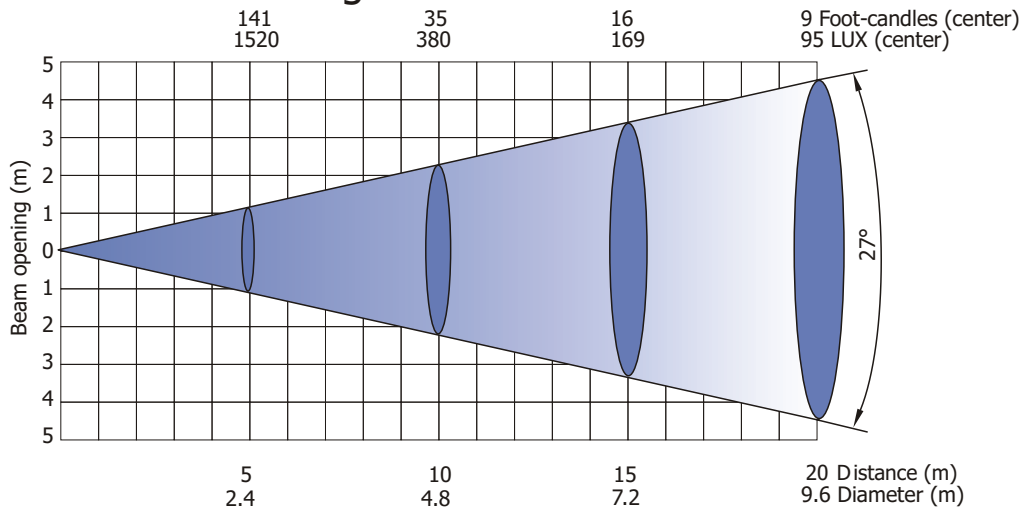

Robin 300E Spot

Photometric Diagrams

Lamp: MSD Gold 300/2 MiniFastFit

Beam angle 10° - Min. zoom

Beam angle 10° with frost

Beam angle 10° with frost, distance=5m

Robin 300E Spot

Photometric Diagrams

Lamp: MSD Gold 300/2 MiniFastFit

Beam angle 40° - Max. zoom

Beam angle 40° with frost

Beam angle 40° with frost, distance=5m