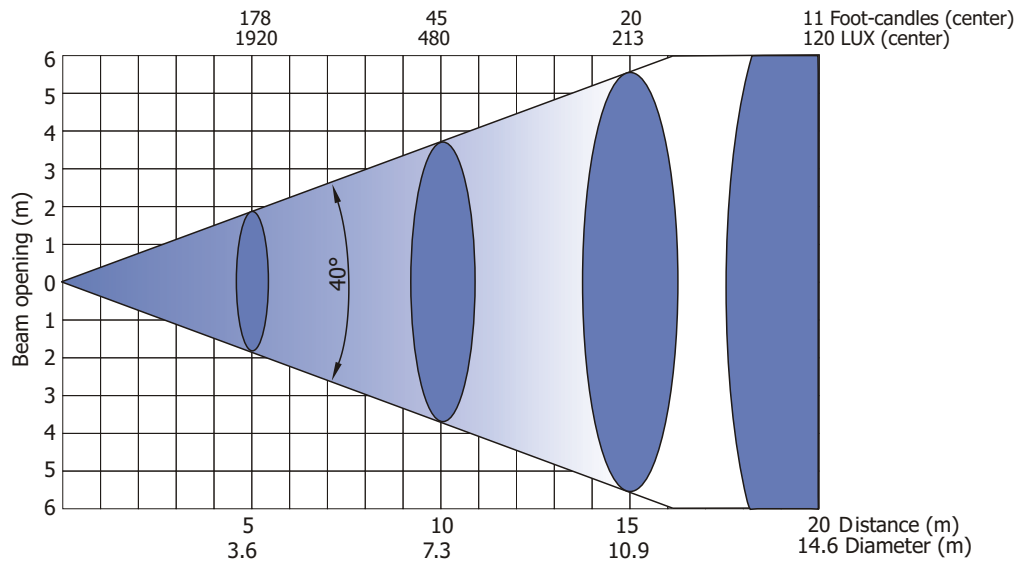

Robin 300E Spot

Photometric Diagrams

Lamp: MSD Gold 300/2 MiniFastFit

Beam angle 10° - Min. zoom

Beam angle 10° with frost

Beam angle 10° with frost, distance=5m

Robin 300E Spot

Photometric Diagrams

Lamp: MSD Gold 300/2 MiniFastFit

Beam angle 40° - Max. zoom

Beam angle 40° with frost

Beam angle 40° with frost, distance=5m