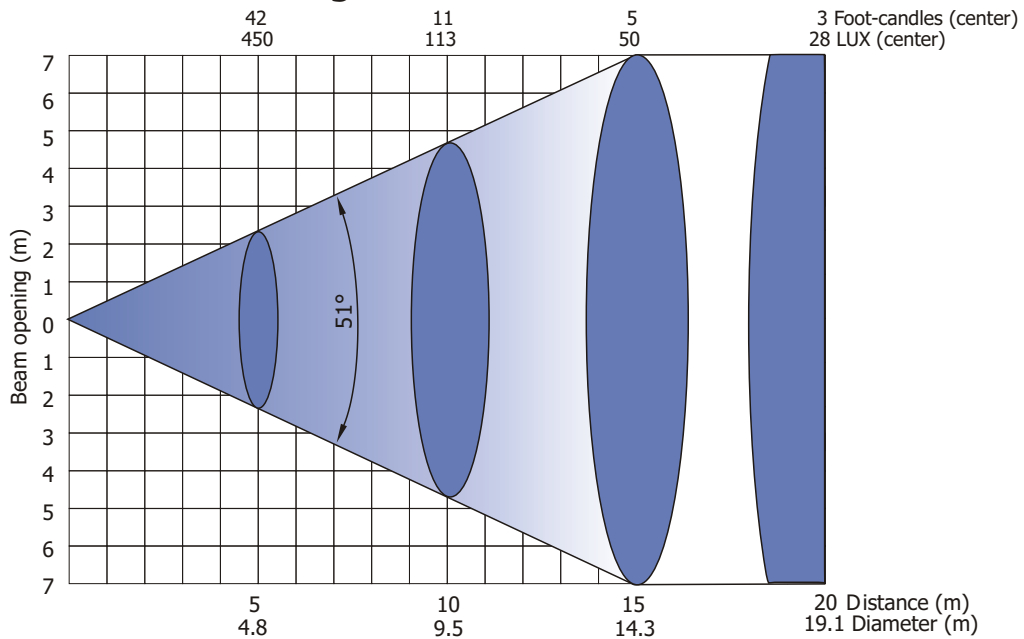

Robin 300E Spot

Photometric Diagrams

Lamp: MSD Gold 300/2 MiniFastFit

Beam angle 10° - Min. zoom

Beam angle 10° with frost

Beam angle 10° with frost, distance=5m

Robin 300E Spot

Photometric Diagrams

Lamp: MSD Gold 300/2 MiniFastFit

Beam angle 40° - Max. zoom

Beam angle 40° with frost

Beam angle 40° with frost, distance=5m